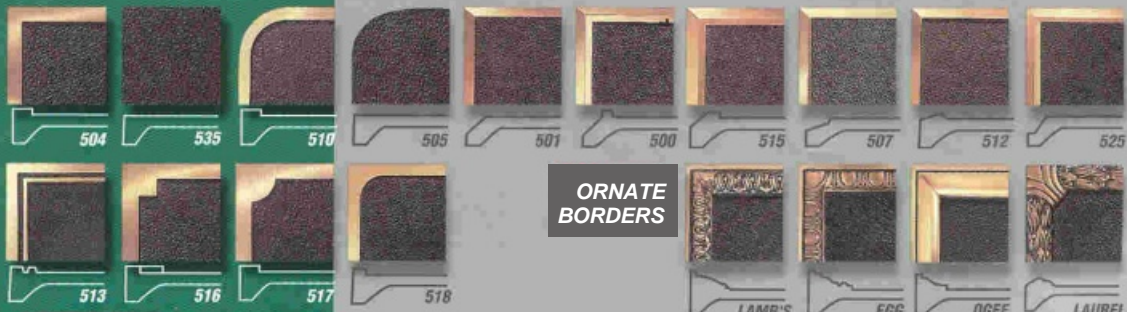

STANDARD BORDERS