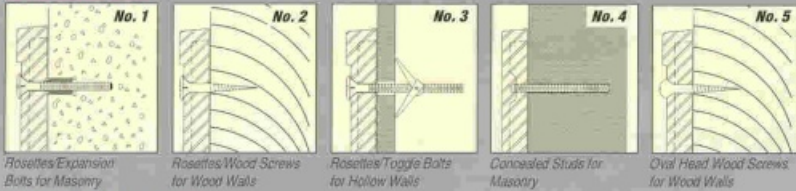

MOUNTINGS

PLAQUE FINISHES