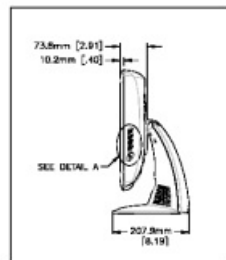

Side View

Touchmonitor Specifications

INTERIOR
FACILITY

TOUCH SCREEN
DIRECTORY
SYSTEM

Interior Facility

Mack Cali Harborside Screen

800-4-ANY-SIGN.com

"Call or Click"

Industrial Design/ Engineering/ Marketing/ Signs/ Displays/ Exhibits/ Visual Solutions