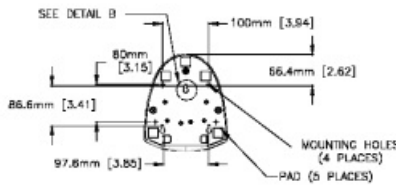

Side View

Touchmonitor Specifications

INTERIOR
FACILITY

TOUCH SCREEN
DIRECTORY
SYSTEM

Interior Facility

Mack Cali Harborside Screen

800-4-ANY-SIGN.com

"Call or Click"

Industrial Design/ Engineering/ Marketing/ Signs/ Displays/ Exhibits/ Visual Solutions