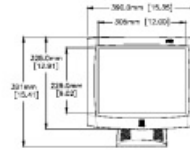

15" LCD Touchmonitor (ET15XXL-XXWC-1) Dimensions