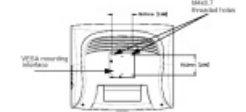

Mount on Your Touchmonitor