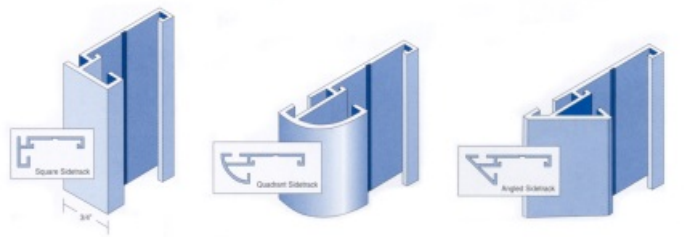

Interior Facility Directory Systems

The MES sign and directory system is nothing short of a design classic. So simple, yet so versatile. You can create directional and informational systems to meet your customers needs, whether it be a small business office or a multi-national corporation, and since there are no standards, no two jobs need look the same.

Wall-mounted, projecting or suspended, the MES system does it all. From the reception desk to the shipping department, there's no better way - finding system. Available in silver, bronze, clear anodized, standard vinyl color, or acrylic polyurethane coated in any pantone matched color (matte, semi-gloss, or high gloss) or digital graphics.

FACEPLATES

			Face	Overall
A	SUPER MES	covers 8 clips	6 5/16"	6 7/16"
B	KING MES	covers 6 clips	4 3/4"	4 7/8"
C	BIG MES	covers 4 clips	3 1/8"	3 1/4"
D	BIG MES SLIDER* (WITH INSERT)	see note	3 1/8"	3 1/4"
E	MIDDLE MES	covers 3 clips	2 1/4"	2 3/8"
F	LITTLE MES	covers 2 clips	1 1/2"	1 5/8"
G	MINI HOLDER(S)* (FOR 1/32" ENGRAVING STOCK)	covers 2 clips or more clips	5/8"	13/16"
H	MINI MES*	covers 1 clip	5/8"	13/16"

TRIMPLATES

1	Square Super	covers 8 clips	6 3/8"
2	Square King	covers 6 clips	4 7/8"
3	Square Big	covers 4 clips	3/16"
4	Curved Middle	covers 3 clips	3 3/16"
5	Curved Little	covers 2 clips	2 3/8"
6	Square Little	covers 2 clips	1 9/16"
7	Curved Mini	covers 1 clip	3/16"
8	Square Mini	covers 1 clip	13/16"

DIRECTORY FRAMING OPTIONS