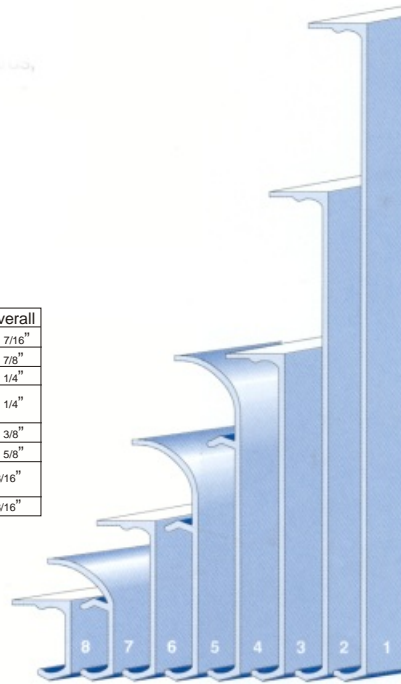

Interior Facility Directory Systems

The MES sign and directory system is nothing short of a design classic. So simple, yet so versatile. You can create directional and informational systems to meet your customers needs, whether it be a small business office or a multi-national corporation, and since there are no standards, no two jobs need look the same.

Wall-mounted, projecting or suspended, the MES system does it all. From the reception desk to the shipping department, there's no better way - finding system. Available in silver, bronze, clear anodized, standard vinyl color, or acrylic polyurethane coated in any pantone matched color (matte, semi-gloss, or high gloss) or digital graphics.

FACEPLATES

			Face	Overall
A	SUPER MES	covers 8 clips	6 5/16"	6 7/16"
B	KING MES	covers 6 clips	4 3/4"	4 7/8"
C	BIG MES	covers 4 clips	3 1/8"	3 1/4"
D	BIG MES SLIDER* (WITH INSERT)	see note	3 1/8"	3 1/4"
E	MIDDLE MES	covers 3 clips	2 1/4"	2 3/8"
F	LITTLE MES	covers 2 clips	1 1/2"	1 5/8"
G	MINI HOLDER(S)* (FOR 1/32" ENGRAVING STOCK)	covers 2 clips or more clips	5/8"	13/16"
H	MINI MES*	covers 1 clip	5/8"	13/16"

TRIMPLATES

1	Square Super	covers 8 clips	6 3/8"
2	Square King	covers 6 clips	4 7/8"
3	Square Big	covers 4 clips	3/16"
4	Curved Middle	covers 3 clips	3 3/16"
5	Curved Little	covers 2 clips	2 3/8"
6	Square Little	covers 2 clips	1 9/16"
7	Curved Mini	covers 1 clip	3/16"
8	Square Mini	covers 1 clip	13/16"

DIRECTORY FRAMING OPTIONS

Quarter Round

Combines curved trimplates and quadrant sidetrack
(adds 1 1/2" to overall width)

Curved

Combines curved trimplates and curved sidetrack
(adds 5/8" to overall width)

Angle

Combines square trimplates and angle sidetrack
(adds 1 1/2" to overall width)

Quad

Combines square trimplates and quadrant sidetrack
(adds 1 1/2" to overall width)

Square

Combines square trimplates and square sidetrack
(adds 5/8" to overall width)

* Black or Custom Painted