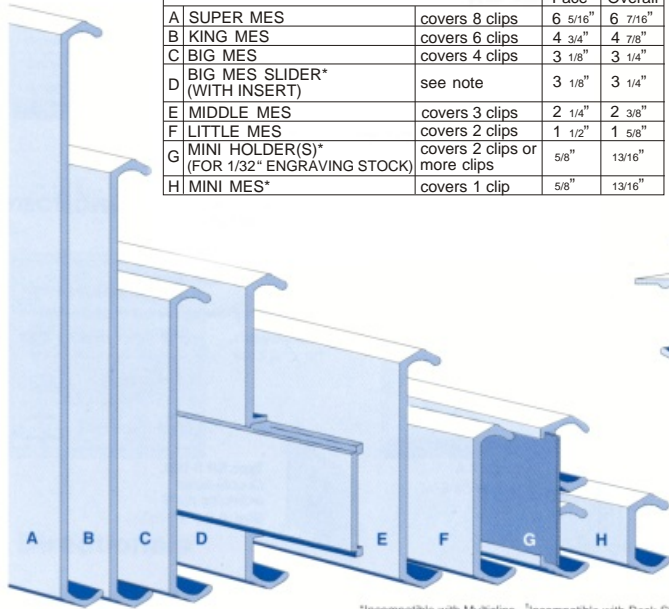

Interior Facility Directory Systems

The MES sign and directory system is nothing short of a design classic. So simple, yet so versatile. You can create directional and informational systems to meet your customers needs, whether it be a small business office or a multi-national corporation, and since there are no standards, no two jobs need look the same.

Wall-mounted, projecting or suspended, the MES system does it all. From the reception desk to the shipping department, there's no better way - finding system. Available in silver, bronze, clear anodized, standard vinyl color, or acrylic polyurethane coated in any pantone matched color (matte, semi-gloss, or high gloss) or digital graphics.

FACEPLATES

			Face	Overall
A	SUPER MES	covers 8 clips	6 5/16"	6 7/16"
B	KING MES	covers 6 clips	4 3/4"	4 7/8"
C	BIG MES	covers 4 clips	3 1/8"	3 1/4"
D	BIG MES SLIDER* (WITH INSERT)	see note	3 1/8"	3 1/4"
E	MIDDLE MES	covers 3 clips	2 1/4"	2 3/8"
F	LITTLE MES	covers 2 clips	1 1/2"	1 5/8"
G	MINI HOLDER(S)* (FOR 1/32" ENGRAVING STOCK)	covers 2 clips or more clips	5/8"	13/16"
H	MINI MES*	covers 1 clip	5/8"	13/16"

TRIMPLATES

1	Square Super	covers 8 clips	6 3/8"
2	Square King	covers 6 clips	4 7/8"
3	Square Big	covers 4 clips	3/16"
4	Curved Middle	covers 3 clips	3 3/16"
5	Curved Little	covers 2 clips	2 3/8"
6	Square Little	covers 2 clips	1 9/16"
7	Curved Mini	covers 1 clip	3/16"
8	Square Mini	covers 1 clip	13/16"

DIRECTORY FRAMING OPTIONS

Quarter Round

Combines curved trimplates and quadrant sidetrack
(adds 1 1/2" to overall width)

Curved

Combines curved trimplates and curved sidetrack
(adds 5/8" to overall width)

Angle

Combines square trimplates and angle sidetrack
(adds 1 1/2" to overall width)

Quad

Combines square trimplates and quadrant sidetrack
(adds 1 1/2" to overall width)

Square

Combines square trimplates and square sidetrack
(adds 5/8" to overall width)

* Black or Custom Painted