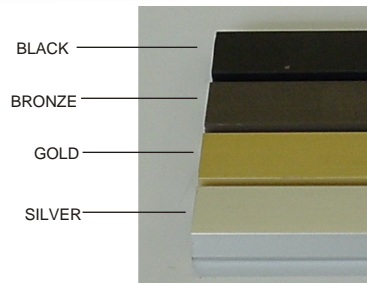

STANDARD MES COLORS

800-4-ANY-SIGN.com

"Call or Click"

Industrial Design/ Engineering/ Marketing/ Signs/ Displays/ Exhibits/ Visual Solutions

INTERIOR

METAL
EXTRUSION
SYSTEM

Corporate
Metal
Extrusion
Systems 2