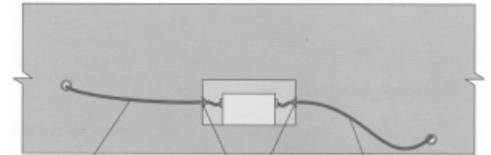

Channel Letters

Typical Exposed Neon Installation (indoor only)

(Front View)

Maximum 4 feet of sleeving Straight connector Maximum 4 feet of sleeving

(Rear View)

(Side View)

NEON

EXPOSED NEON