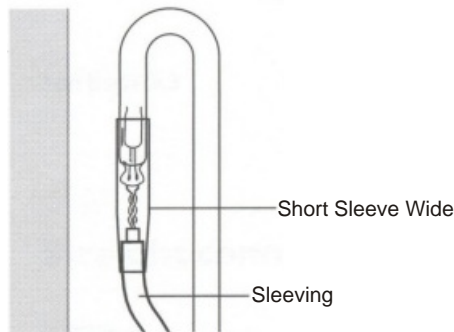

Channel Letters

Typical Exposed Neon Installation (indoor only)

(Front View)

Maximum 4 feet of sleeving Straight connector Maximum 4 feet of sleeving

(Rear View)

(Side View)

NEON

EXPOSED NEON