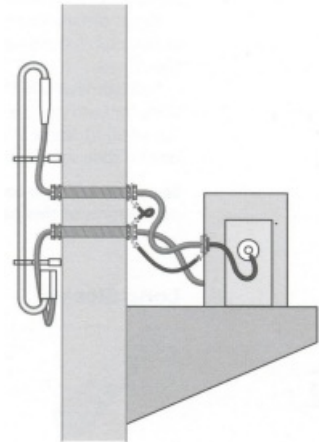

Channel Letters

Typical Exposed Neon Installation (indoor only)

(Front View)

Maximum 4 feet of sleeving Straight connector Maximum 4 feet of sleeving

(Rear View)

(Side View)

NEON

EXPOSED NEON

Channel Letters
Exposed Neon 1

800 - 426 - 9744

Industrial Design/ Engineering/ Marketing/ Signs/ Displays/ Exhibits/ Visual Solutions