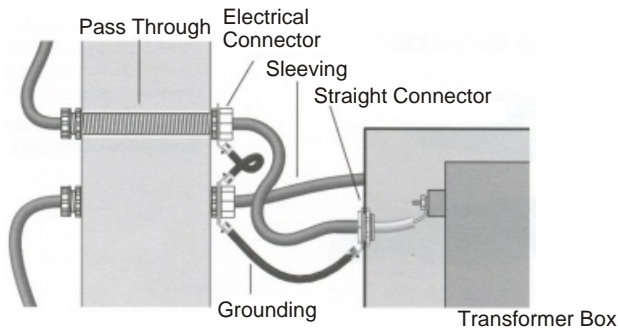

Channel Letters

Typical Exposed Neon Installation (indoor only)

(Front View)

Maximum 4 feet of sleeving Straight connector Maximum 4 feet of sleeving

(Rear View)

(Side View)

NEON

EXPOSED NEON