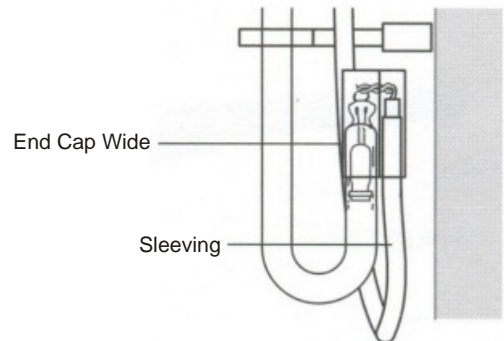

Channel Letters

Typical Exposed Neon Installation (indoor only)

(Front View)

Maximum 4 feet of sleeving Straight connector Maximum 4 feet of sleeving

(Rear View)

(Side View)

NEON

EXPOSED NEON

Channel Letters
Exposed Neon 1

800 - 426 - 9744

Industrial Design/ Engineering/ Marketing/ Signs/ Displays/ Exhibits/ Visual Solutions