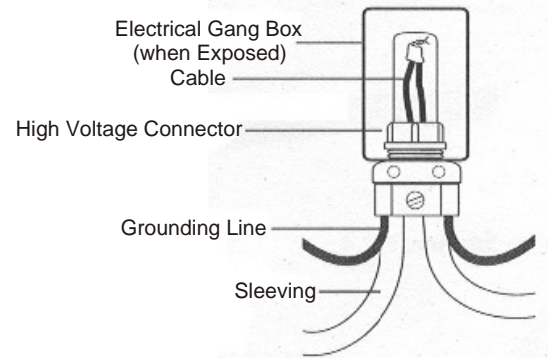

# Channel Letters

Typical Backlight Channel Letters

Side View

Detail Showing Pass Through

NEON

BACKLIT CHANNEL LETTERS

Channel Letters Backlit 1

800 - 426 - 9744