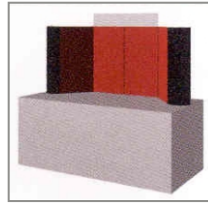

TABLE TOP DISPLAYS

TABLE TOP DISPLAYS

4-Panel Display.
& Stackable Header.

4 Panel Display.
Backlit header & 2 lights.

3 Panel Display with
curved end caps.
Single-bulb light
fixtures included.

3 Panel Display with
curved end caps.

8ft. Table Top Display
4 Panel Display with
curved fabric-covered end
caps & stackable header.

DISPLAY ACCESSORIES

TABLES & COUNTERS

Free-standing
Information Counter

Free-standing
Bullet Counter

Free-standing Enclosed
Information Counter