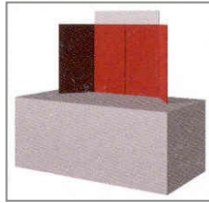

TABLE TOP DISPLAYS

TABLE TOP DISPLAYS

4-Panel Display.
& Stackable Header.

4 Panel Display.
Backlit header & 2 lights.

3 Panel Display with
curved end caps.
Single-bulb light
fixtures included.

3 Panel Display with
curved end caps.

8ft. Table Top Display
4 Panel Display with
curved fabric-covered end
caps & stackable header.

DISPLAY ACCESSORIES

TABLES & COUNTERS

Free-standing
Information Counter

Free-standing
Bullet Counter

Free-standing Enclosed
Information Counter