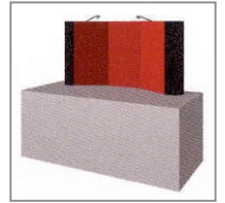

TABLE TOP DISPLAYS

TABLE TOP DISPLAYS

4-Panel Display.
& Stackable Header.

4 Panel Display.
Backlit header & 2 lights.

3 Panel Display with
curved end caps.
Single-bulb light
fixtures included.

3 Panel Display with
curved end caps.

8ft. Table Top Display
4 Panel Display with
curved fabric-covered end
caps & stackable header.

DISPLAY ACCESSORIES

TABLES & COUNTERS

Free-standing
Information Counter

Free-standing
Bullet Counter

Free-standing Enclosed
Information Counter